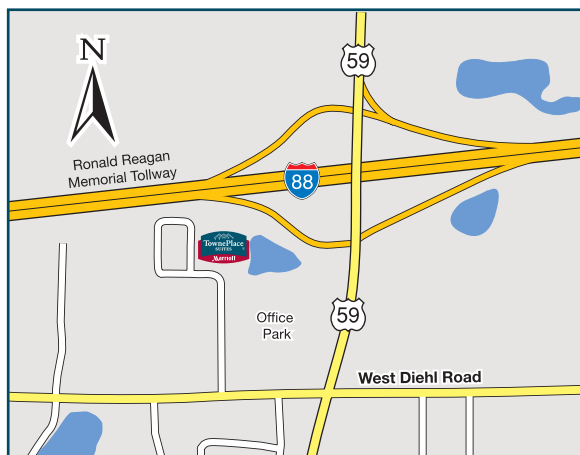

## TownePlace Suites - Chicago/Naperville

The perfect relocation hotel for the extended-stay traveler. The Naperville TownePlace Suites by Marriott® is near companies such as BP, Nicor, 3M, Nalco, Caterpillar, Toyota, Greif, and Mopar with shopping nearby at the Westfield Fox Valley Mall. Check out our Shop & Stay Weekend Escape Package with Chicago Premium Outlets.

Neighboring Geneva offers activities such as "Swedish Days", and Aurora has the Hollywood Casino. Enjoy Naper Settlement and stroll along the Riverwalk and enjoy our charming shops and fine dining. Easy access to O'Hare International and Midway Airports.

### Nearby Attractions/Businesses

- Midway International Airport - 31 mi.
- O'Hare International Airport - 35 mi.
- Westfield Shopping Towne Fox Valley - 3 mi.
- Chicago Premium Outlet Mall - 3 mi.
- Nalco Chemical - 1 mi.
- Metra - 2 mi.
- Tellabs - 3 mi.