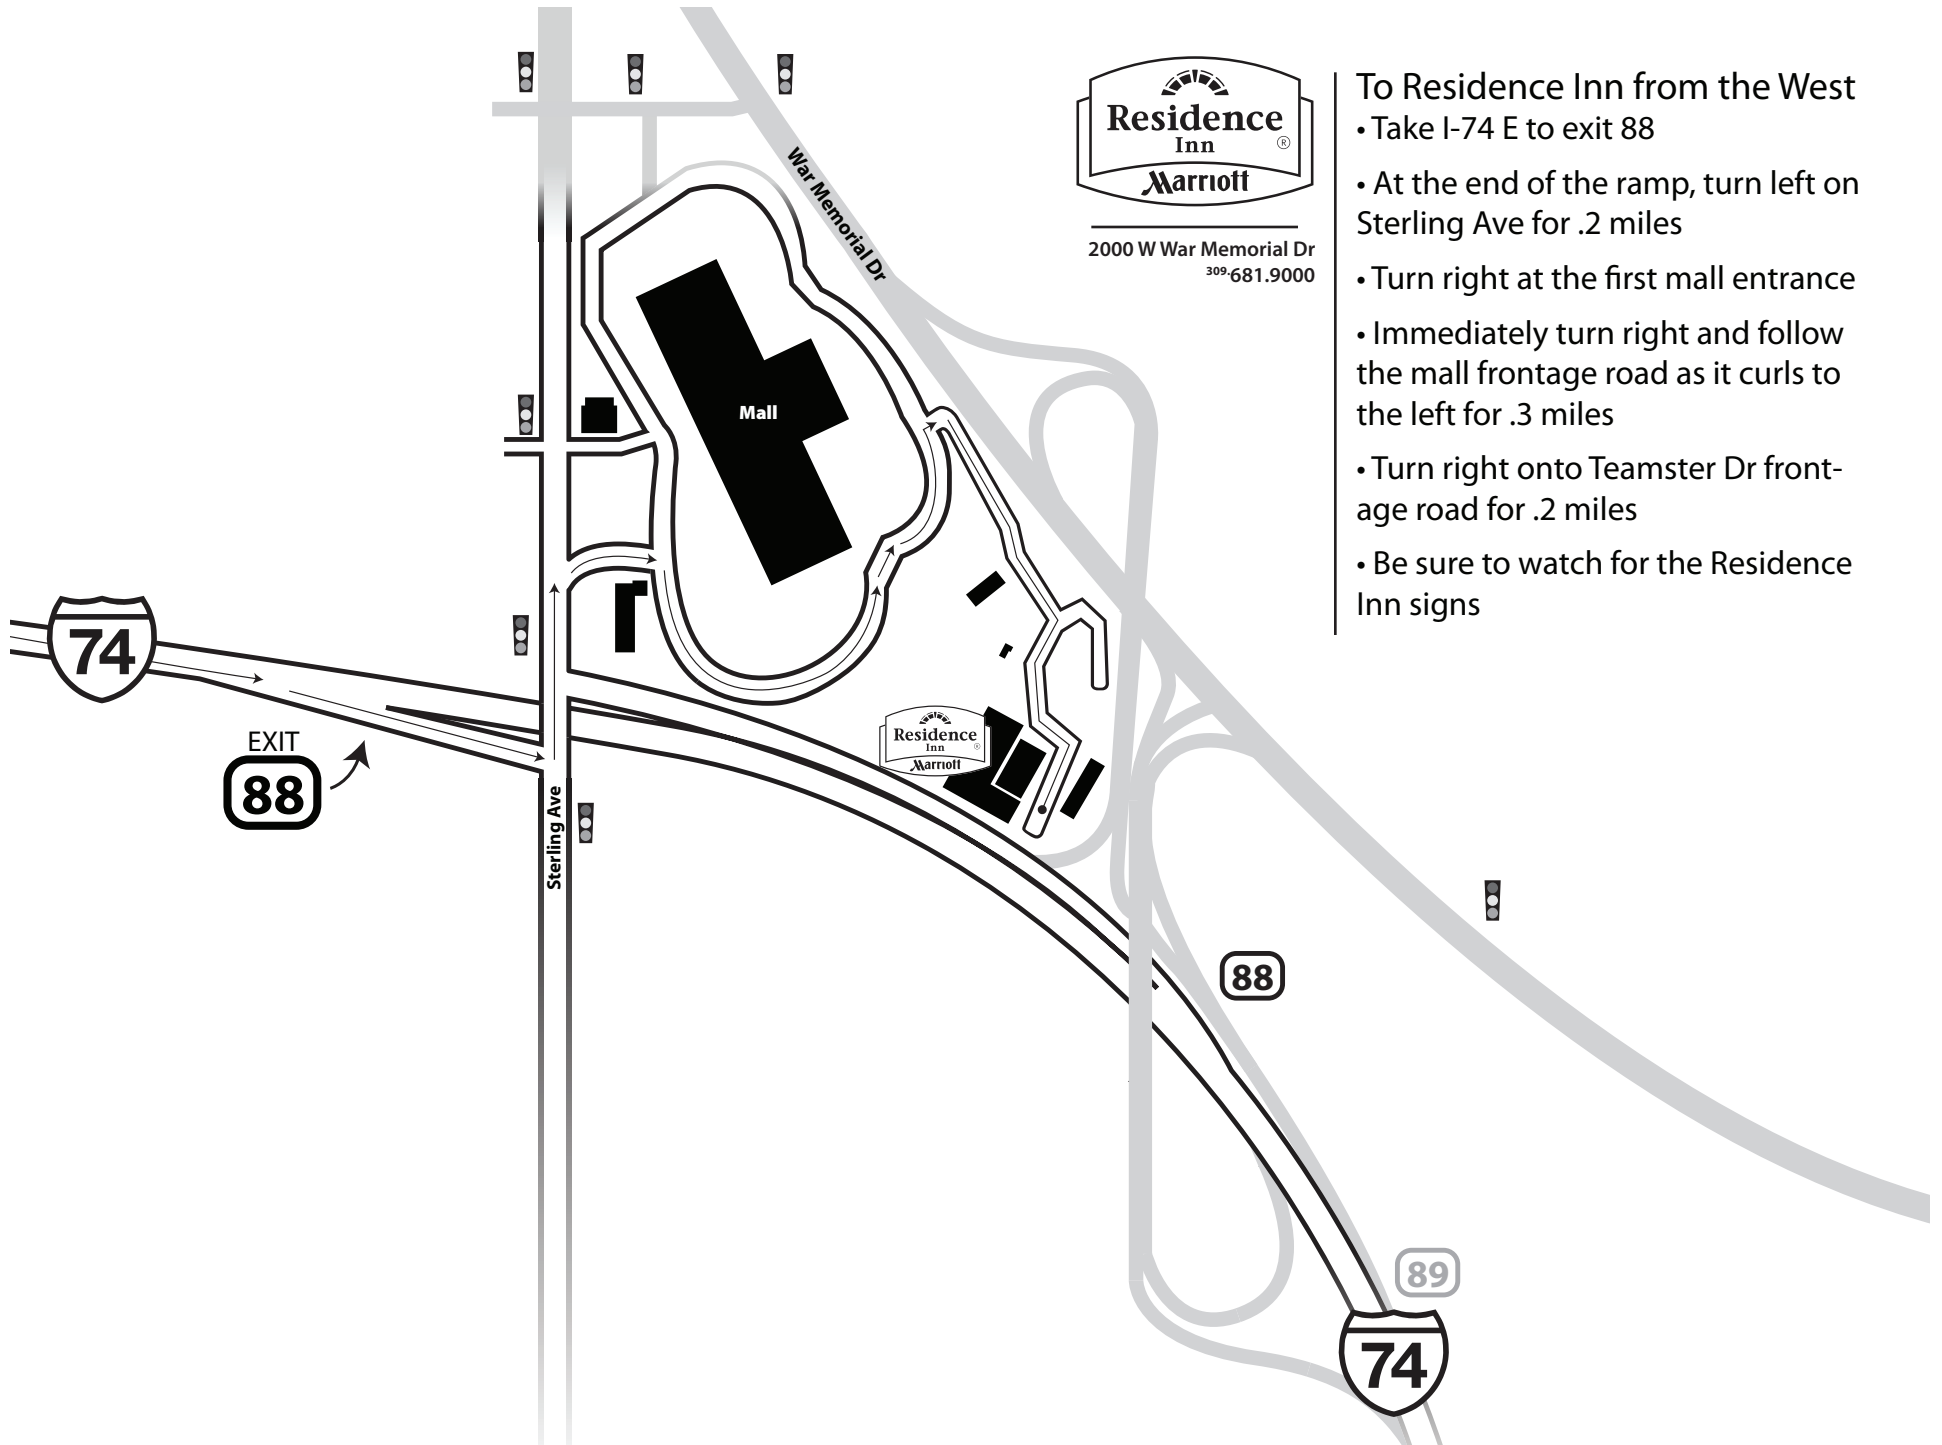

2000 W War Memorial Dr
309-681.9000

From Residence Inn to the East
• Exit via Teamster Dr frontage road for .2 miles

• Turn left and follow the mall frontage road as it curls to the right for .4 miles to the second exit road on the left (look for large intersection)

• Turn left on Sterling Ave for .3 miles

• Take the I-74 E exit

2000 W War Memorial Dr
309-681.9000

From Residence Inn to the West
• Exit via Teamster Dr frontage road for .2 miles

• Turn left and follow the mall frontage road as it curls to the right for .4 miles to the second exit road on the left (look for large intersection)

• Turn left on Sterling Ave for .2 miles

• Take the I-74 W exit

2000 W War Memorial Dr
309-681.9000

To Residence Inn from the East

- Take I-74 W to exit 88
- At the end of the ramp, turn right on Sterling Ave for .1 miles
- Turn right at the first mall entrance
- Immediately turn right and follow the mall frontage road as it curls to the left for .3 miles
- Turn right onto Teamster Dr frontage road for .2 miles
- Be sure to watch for the Residence Inn signs

2000 W War Memorial Dr
309-681.9000

To Residence Inn from the West

- Take I-74 E to exit 88
- At the end of the ramp, turn left on Sterling Ave for .2 miles
- Turn right at the first mall entrance
- Immediately turn right and follow the mall frontage road as it curls to the left for .3 miles
- Turn right onto Teamster Dr frontage road for .2 miles
- Be sure to watch for the Residence Inn signs