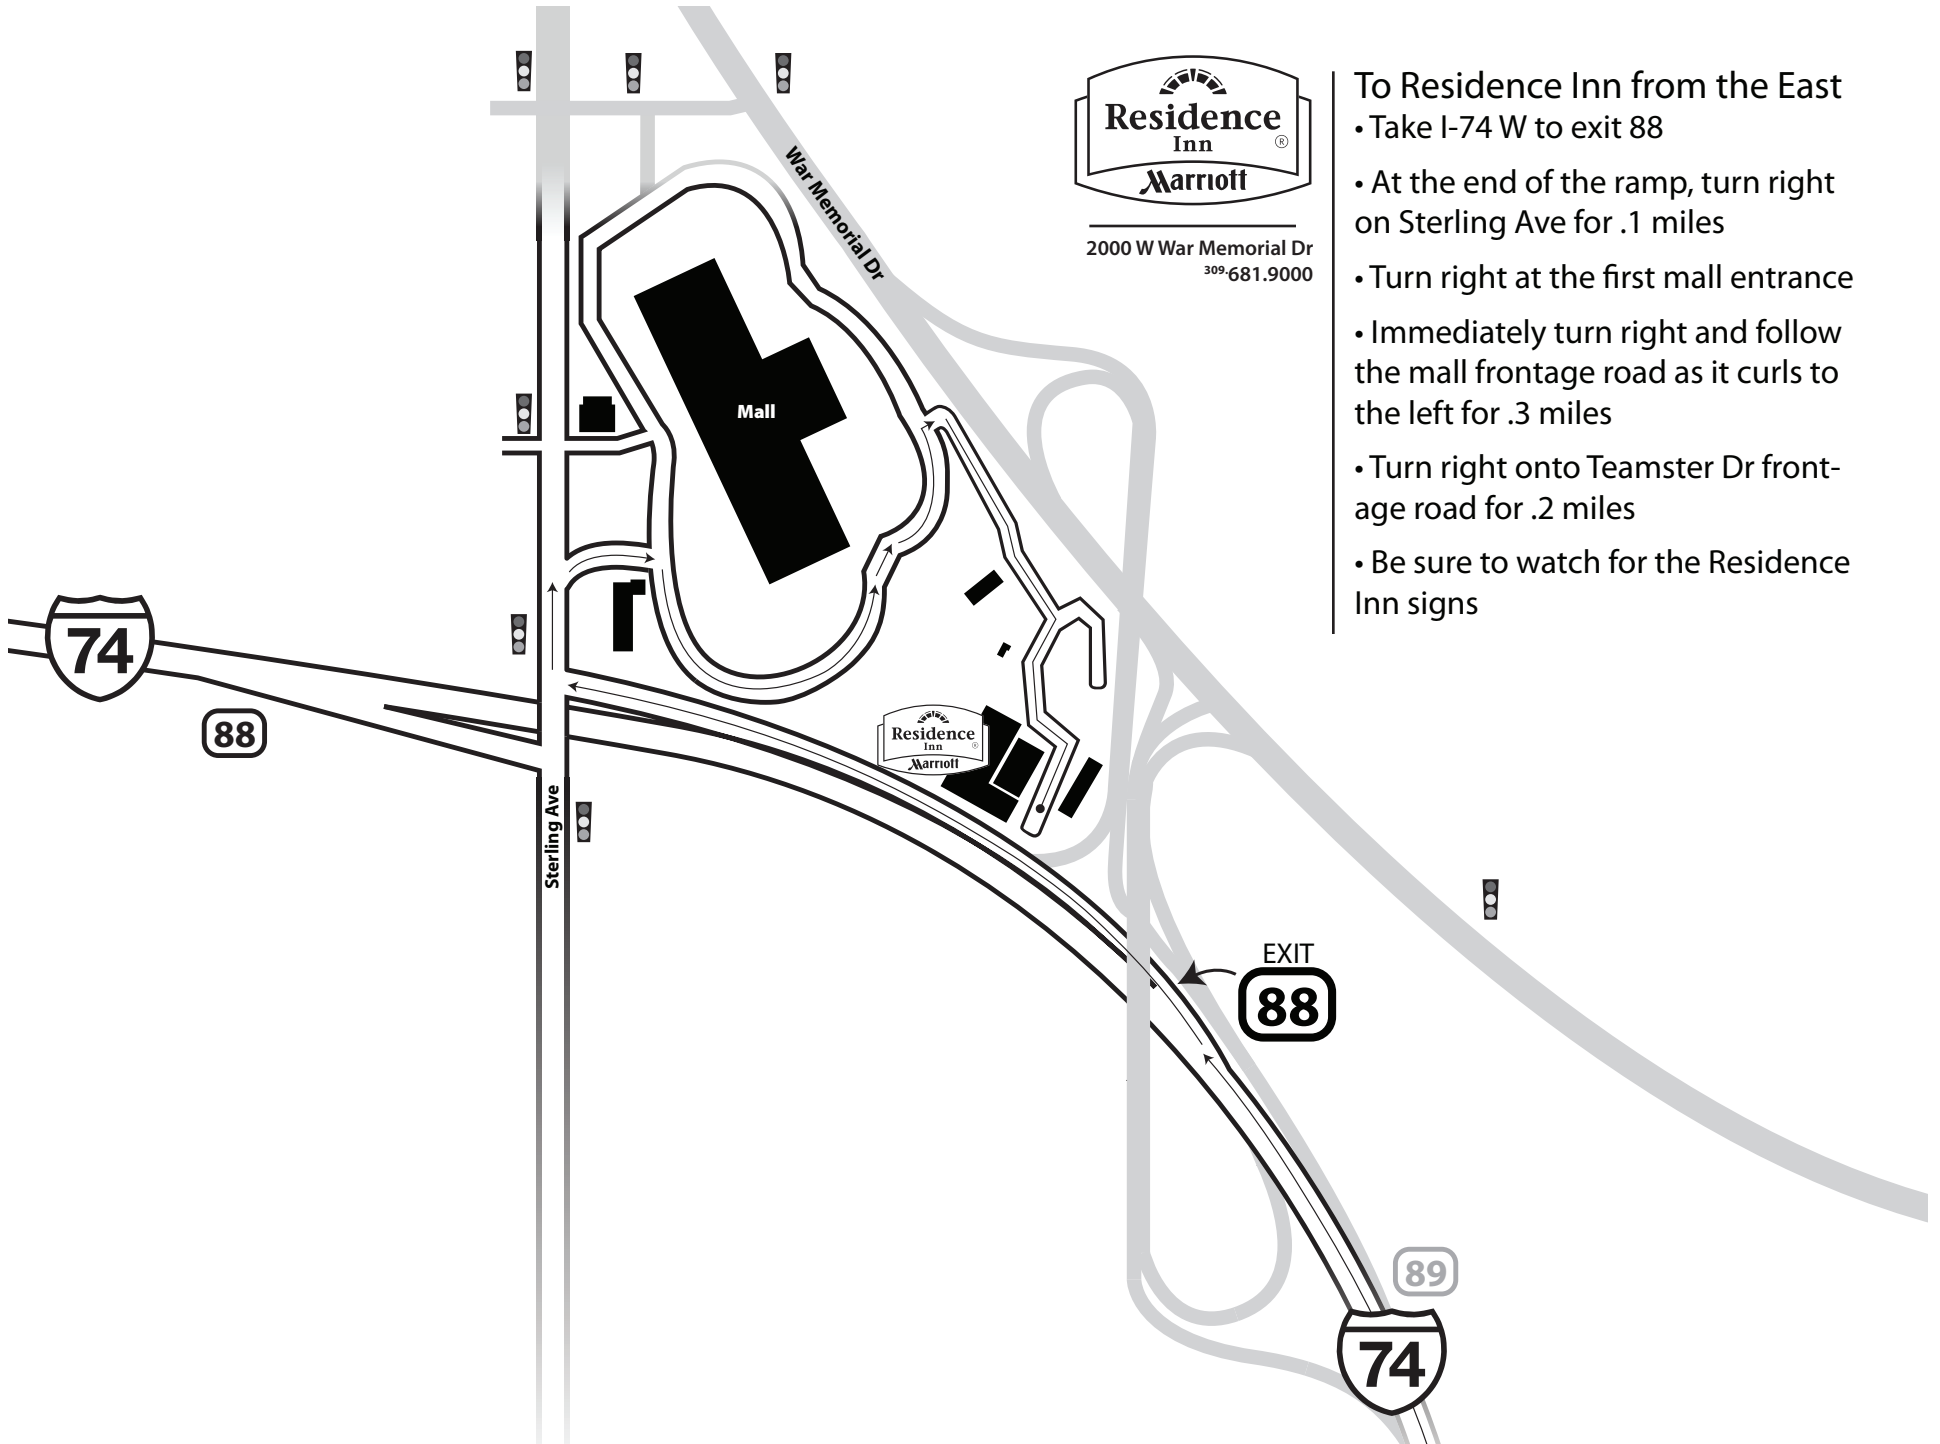

2000 W War Memorial Dr
309-681.9000

From Residence Inn to the East
• Exit via Teamster Dr frontage road for .2 miles

• Turn left and follow the mall frontage road as it curls to the right for .4 miles to the second exit road on the left (look for large intersection)

• Turn left on Sterling Ave for .3 miles

• Take the I-74 E exit

2000 W War Memorial Dr
309-681.9000

From Residence Inn to the West
• Exit via Teamster Dr frontage road for .2 miles

• Turn left and follow the mall frontage road as it curls to the right for .4 miles to the second exit road on the left (look for large intersection)

• Turn left on Sterling Ave for .2 miles

• Take the I-74 W exit

2000 W War Memorial Dr
309-681.9000

To Residence Inn from the East

- Take I-74 W to exit 88
- At the end of the ramp, turn right on Sterling Ave for .1 miles
- Turn right at the first mall entrance
- Immediately turn right and follow the mall frontage road as it curls to the left for .3 miles
- Turn right onto Teamster Dr frontage road for .2 miles
- Be sure to watch for the Residence Inn signs

2000 W War Memorial Dr
309-681.9000

To Residence Inn from the West

- Take I-74 E to exit 88
- At the end of the ramp, turn left on Sterling Ave for .2 miles
- Turn right at the first mall entrance
- Immediately turn right and follow the mall frontage road as it curls to the left for .3 miles
- Turn right onto Teamster Dr frontage road for .2 miles
- Be sure to watch for the Residence Inn signs