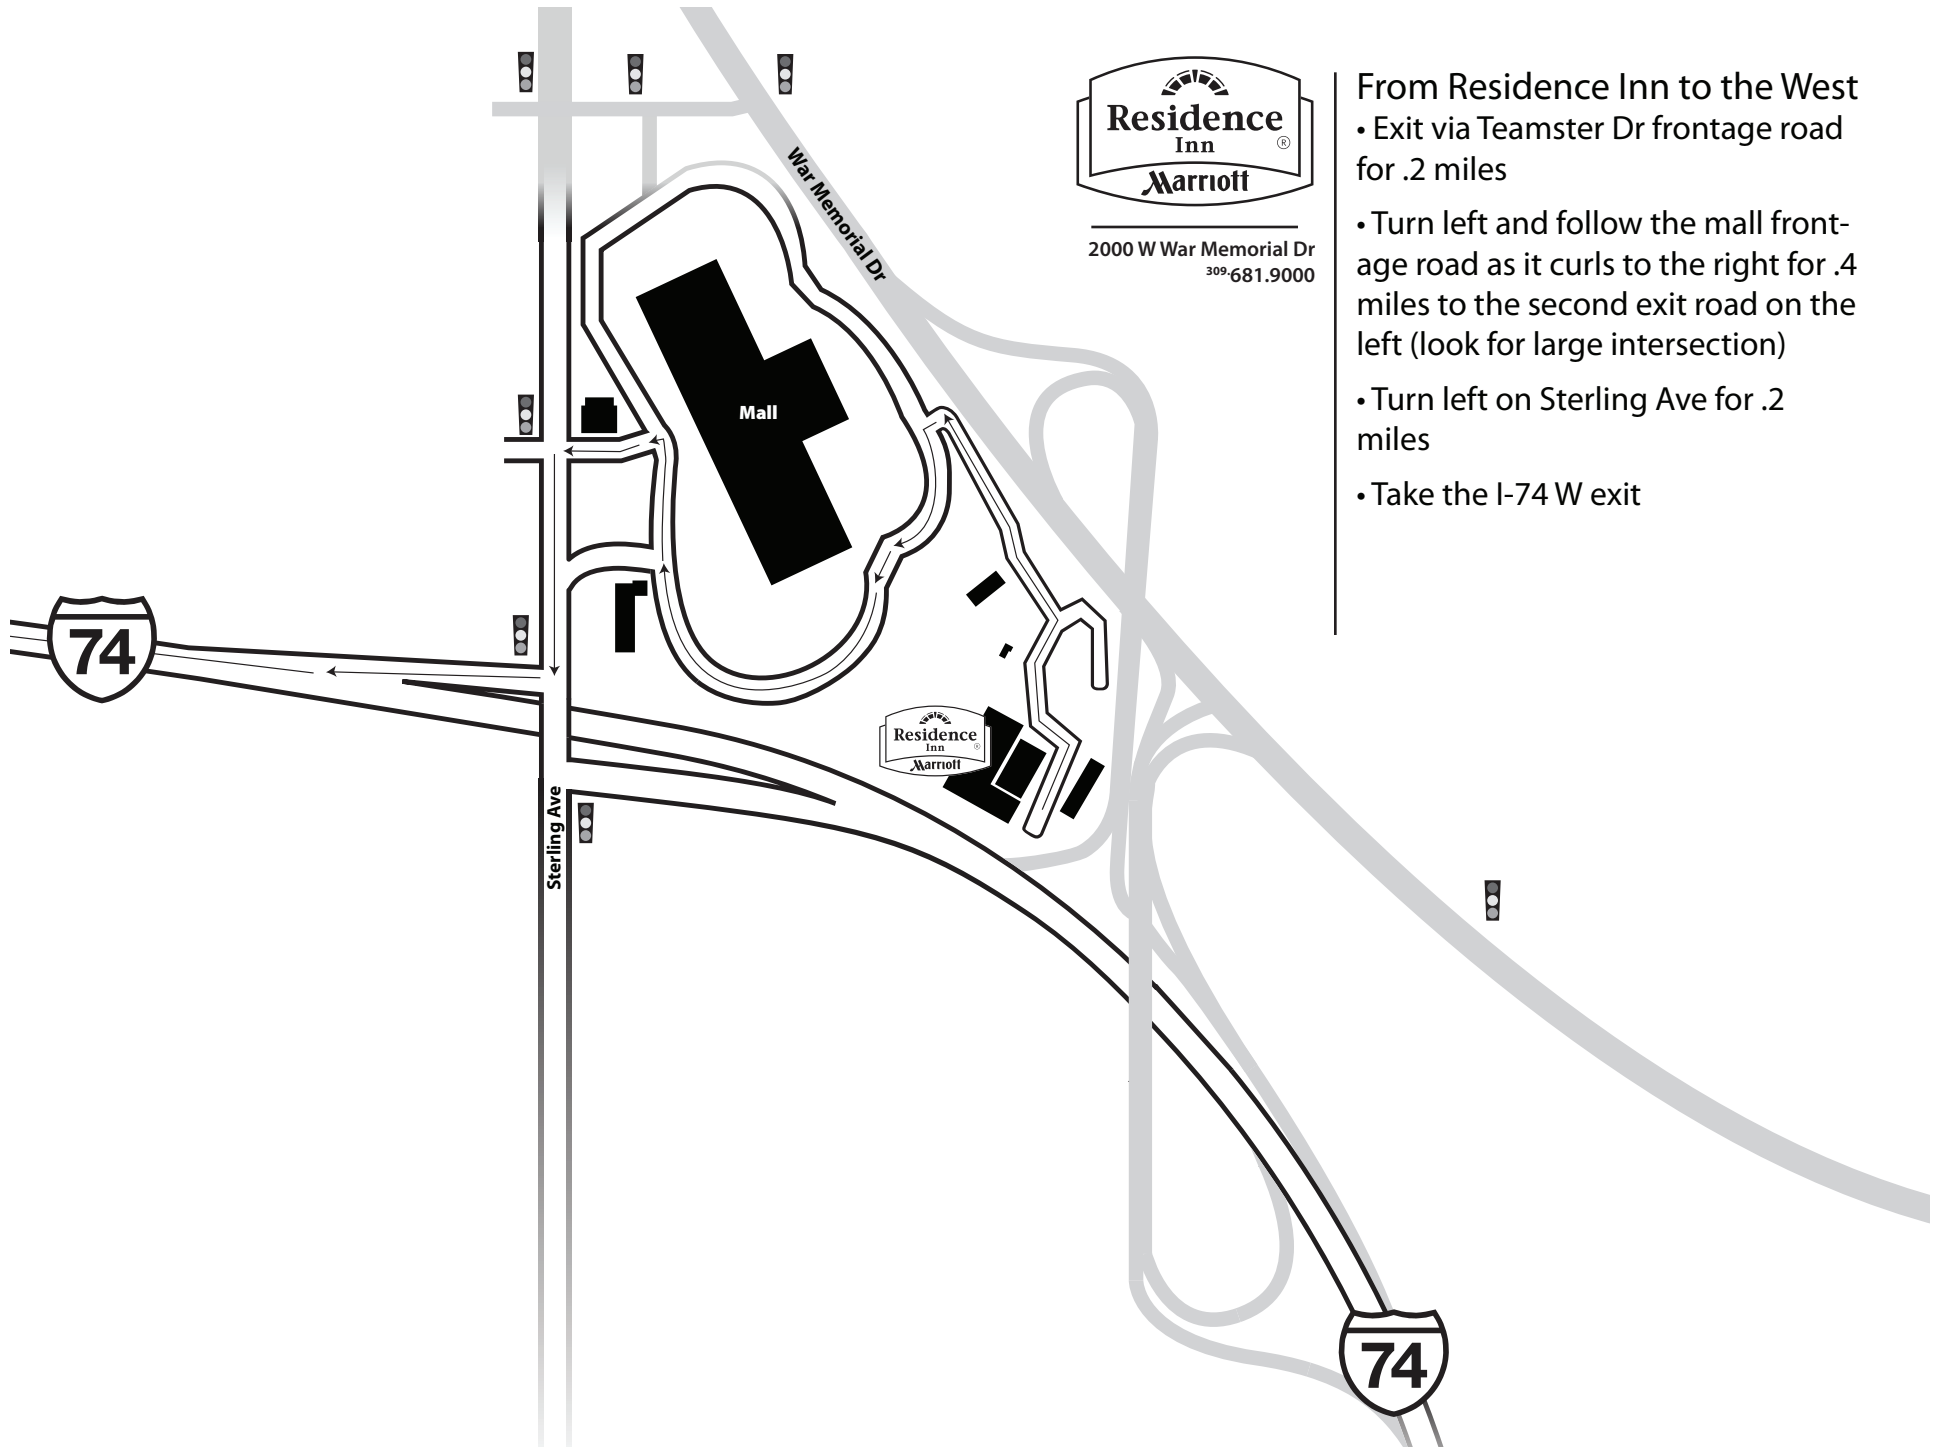

2000 W War Memorial Dr
309-681.9000

From Residence Inn to the East
• Exit via Teamster Dr frontage road for .2 miles

• Turn left and follow the mall frontage road as it curls to the right for .4 miles to the second exit road on the left (look for large intersection)

• Turn left on Sterling Ave for .3 miles

• Take the I-74 E exit

2000 W War Memorial Dr
309-681.9000

From Residence Inn to the West
• Exit via Teamster Dr frontage road for .2 miles

• Turn left and follow the mall frontage road as it curls to the right for .4 miles to the second exit road on the left (look for large intersection)

• Turn left on Sterling Ave for .2 miles

• Take the I-74 W exit

2000 W War Memorial Dr
309-681.9000

To Residence Inn from the East

- Take I-74 W to exit 88
- At the end of the ramp, turn right on Sterling Ave for .1 miles
- Turn right at the first mall entrance
- Immediately turn right and follow the mall frontage road as it curls to the left for .3 miles
- Turn right onto Teamster Dr frontage road for .2 miles
- Be sure to watch for the Residence Inn signs

2000 W War Memorial Dr
309-681.9000

To Residence Inn from the West

- Take I-74 E to exit 88
- At the end of the ramp, turn left on Sterling Ave for .2 miles
- Turn right at the first mall entrance
- Immediately turn right and follow the mall frontage road as it curls to the left for .3 miles
- Turn right onto Teamster Dr frontage road for .2 miles
- Be sure to watch for the Residence Inn signs